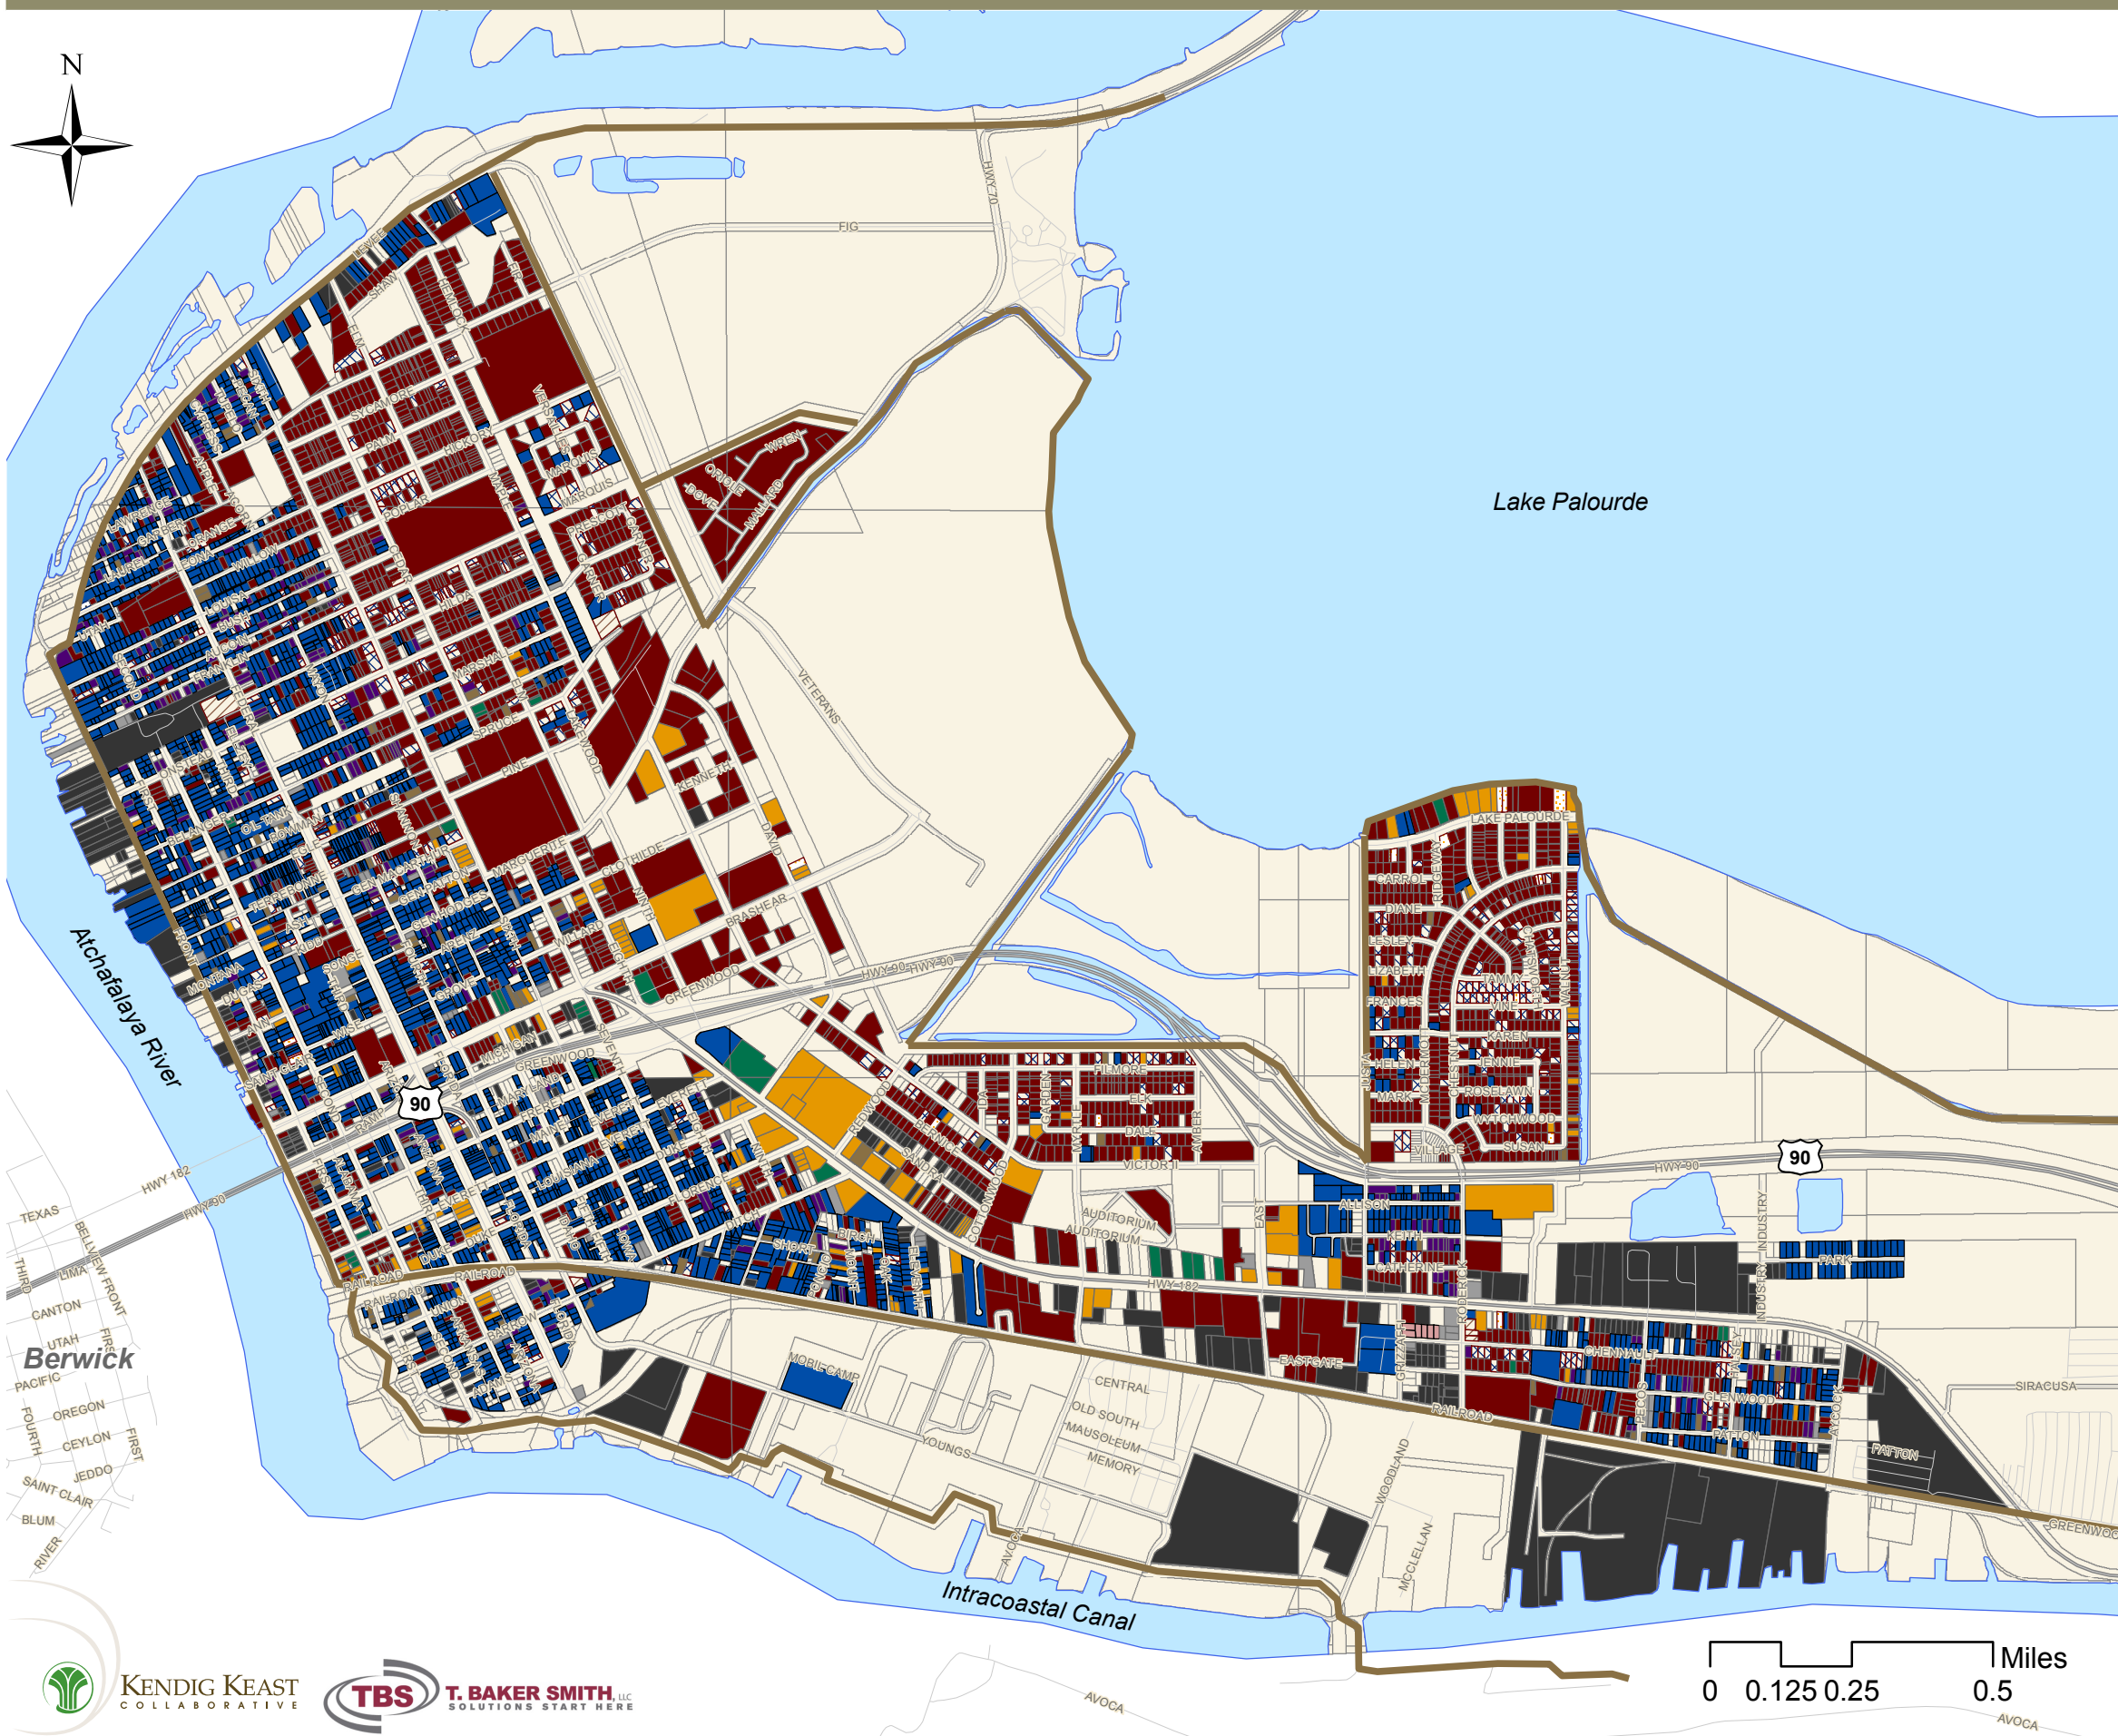

Map 1.7 Building Materials - Front

Legend

- Asbestos
- Brick
- Brick/Metal
- Brick/Siding
- Brick/Plywood Sheathing
- Brick/Stucco
- Concrete Block
- Concrete Block/Siding
- Decorative Block
- Metal
- Metal/Vinyl Siding
- Plywood Sheathing
- Stucco
- Levees
- Water

TEXAS
BELLEVUE FRONT
LIMA
CANTON
UTAH
PACIFIC
OREGON
FOURTH
CEYLON
SAINT CLAIR
BLUM
RIVER

Berwick